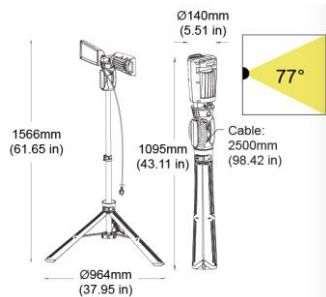

Version	2.0	Date	5/17/19
Prepared By	JC		

PRODUCT SPECIFICATION	
Category	Portable Work Light
Item Number	4561
Stock Code	LED93PWL/FR70/850
Mounting	Tripod Stand
Housing Color	Yellow/ Black

ELECTRICAL CHARACTERISTICS			
Rated Wattage (W)	93	Replacement Wattage (W)	250
Tested Wattage (W)	93		
Input Voltage (V)	120	Surge Protect Level	-
Voltage Frequency (Hz)	60	Dimmable	-
Input Current (A)	0.78	AUX (12V) Line	-
Power Factor	>0.9		
THD	-		

PHOTOMETRIC CHARACTERISTICS			
Lumen (lm)	7,000	CCT (K)	5000K
Efficacy (lm/w)	-	Beam Angle (°)	-
CRI	-		

GENERAL CHARACTERISTICS	
Operating Temperature (°F)	-
Storage Temperature (°F)	-
IP Rating	Wet Location
IK Rating	-
Rated Life (Hrs)	50,000
Warranty (Yrs)	1

ACCESSORIES		
Item #	Stock Code	Description

PRODUCT DIMENSIONS		
Width- in / (mm)	5.51-37.95"	140-964
Height- in / (mm)	43.11-61.65"	1095-1565
Depth- in / (mm)	-	-
EPA (ft²)	-	-
Weight (lbs)	10	
Mounting Height (ft)	-	
Cable Length (ft)	8	